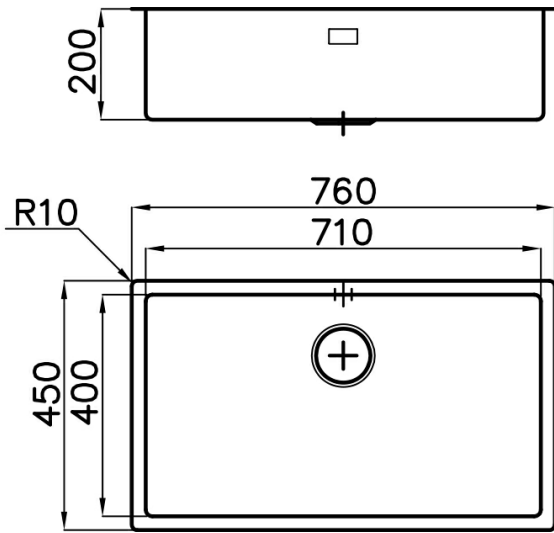

Sink

S4001

Sink - 1 bowl - FILOTOP Edge - for flush-mount (FT) or over-mount (FTS) installation

Code: 3127 060

Product Details

Materials/Finishes	Foster-brushed finish AISI 304 stainless steel
Cabinet	80 cm
Dimensions	760x450 mm
Edge/Installation Type	FILOTOP Edge - for flush-mount (FT) or over-mount (FTS) installation
Cut out	Vedi scheda tecnica
Number of bowls	1 bowl
Bowl dimension	710x400 mm
Waste fitting	3,5" SPACE waste
Mixer holes	No standard tap hole
Standard fittings	fixing brackets, gasket, waste fitting, overflow and siphon. Packing: single carton box.

Features

High thickness

Small radius

Deep bowls

Space waste fitting

Save space system

Perimetral overflow

Dimensions