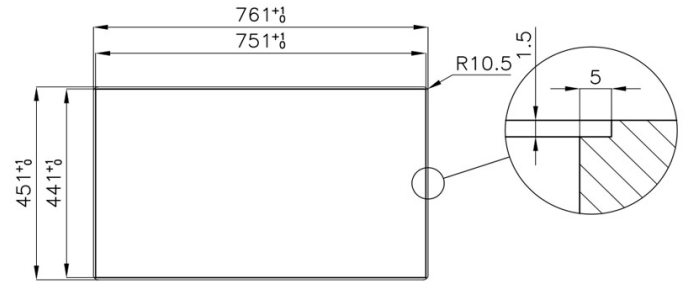

Optional accessories

Optional automatic waste fittings